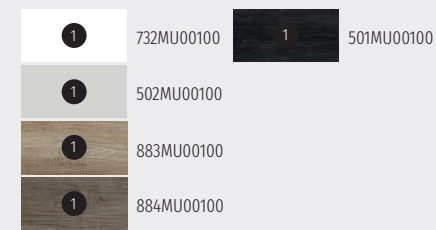

Acabados / Finishes