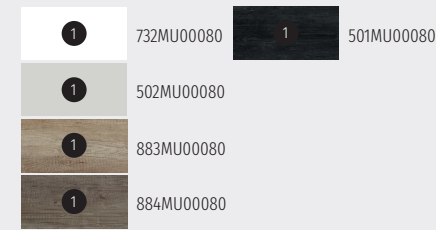

Acabados / Finishes